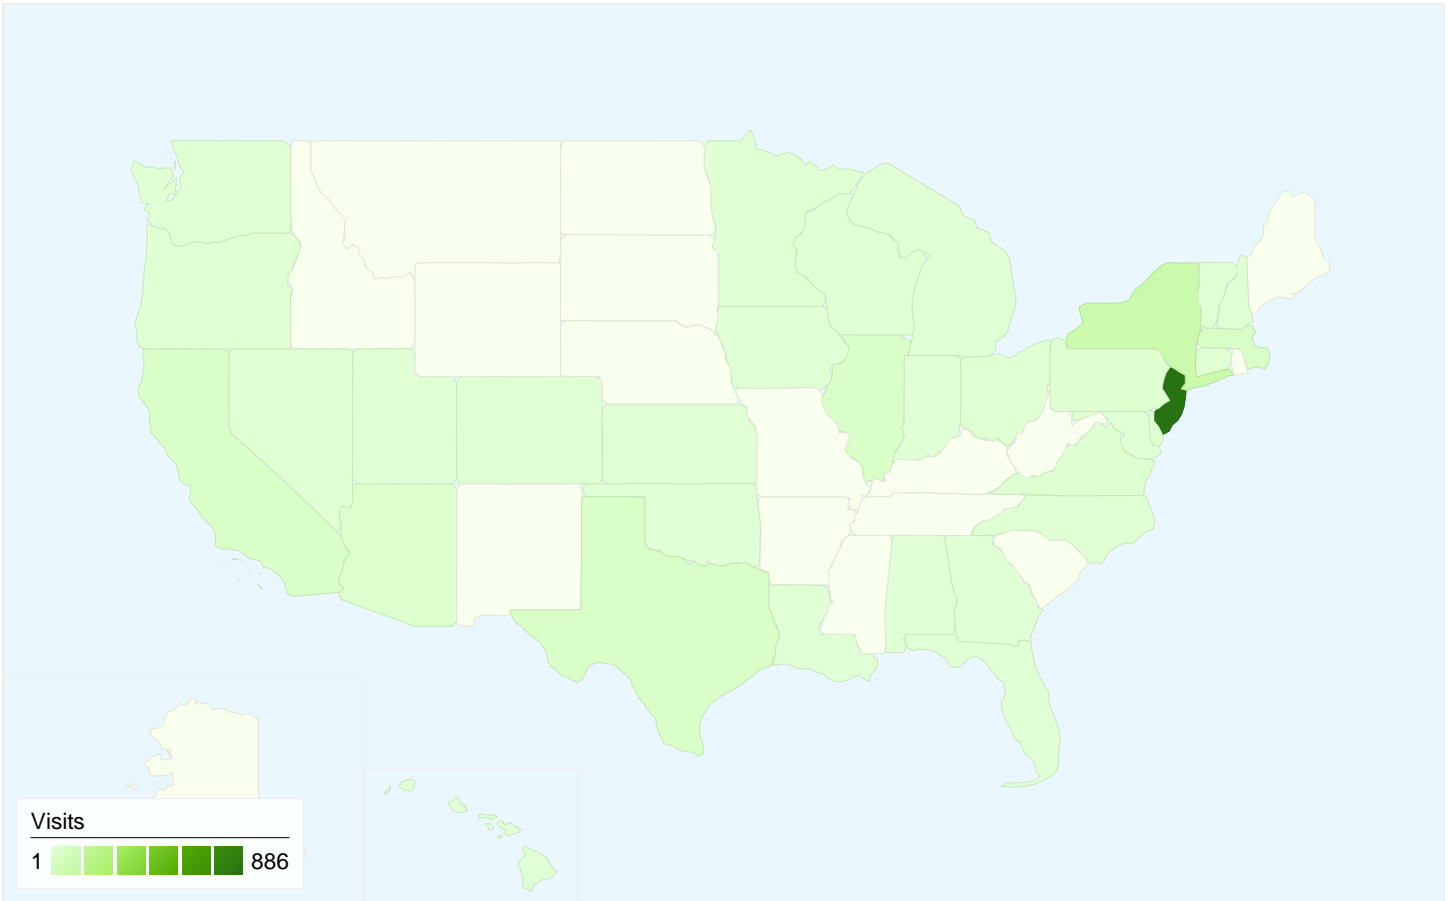

1,580 visits came from 30 countries/territories

Site Usage						
Visits	Pages/Visit	Avg. Time on Site	% New Visits	Bounce Rate		
1,580 % of Site Total: 100.00%	2.62 Site Avg: 2.62 (0.00%)	00:02:23 Site Avg: 00:02:23 (0.00%)	65.32% Site Avg: 65.19% (0.19%)	51.71% Site Avg: 51.71% (0.00%)		
Country/Territory	Visits	Pages/Visit	Avg. Time on Site	% New Visits	Bounce Rate	
United States	1,306	2.69	00:02:39	59.72%	50.69%	
Taiwan	88	3.44	00:01:29	93.18%	26.14%	
China	38	1.82	00:01:03	86.84%	55.26%	
Ireland	35	1.57	00:00:01	100.00%	71.43%	
Singapore	21	1.52	00:01:36	80.95%	71.43%	
Hong Kong	16	1.69	00:00:49	100.00%	87.50%	
Canada	15	2.40	00:00:36	100.00%	66.67%	
Malaysia	15	1.73	00:00:13	80.00%	86.67%	
Australia	6	1.33	00:00:01	100.00%	83.33%	
Indonesia	5	1.20	00:00:25	80.00%	80.00%	

Country/Territory Detail:

United States

Jul 5, 2007 - Mar 17, 2008

Comparing to: Site

This country/territory sent 1,306 visits via 35 regions

Site Usage

Visits	Pages/Visit	Avg. Time on Site	% New Visits	Bounce Rate	
1,306 % of Site Total: 82.66%	2.69 Site Avg: 2.62 (2.36%)	00:02:39 Site Avg: 00:02:23 (11.11%)	59.72% Site Avg: 65.19% (-8.38%)	50.69% Site Avg: 51.71% (-1.97%)	
Region	Visits	Pages/Visit	Avg. Time on Site	% New Visits	Bounce Rate
New Jersey	886	2.85	00:03:07	52.03%	49.89%
New York	103	2.63	00:02:13	76.70%	49.51%
(not set)	44	3.34	00:01:09	86.36%	11.36%
Massachusetts	39	1.15	00:00:13	94.87%	87.18%
Illinois	35	2.03	00:01:21	34.29%	54.29%
California	35	2.29	00:02:44	91.43%	54.29%
Texas	33	2.45	00:02:00	45.45%	33.33%
Arizona	21	1.24	00:00:01	100.00%	85.71%
District of Columbia	18	3.83	00:02:55	83.33%	50.00%