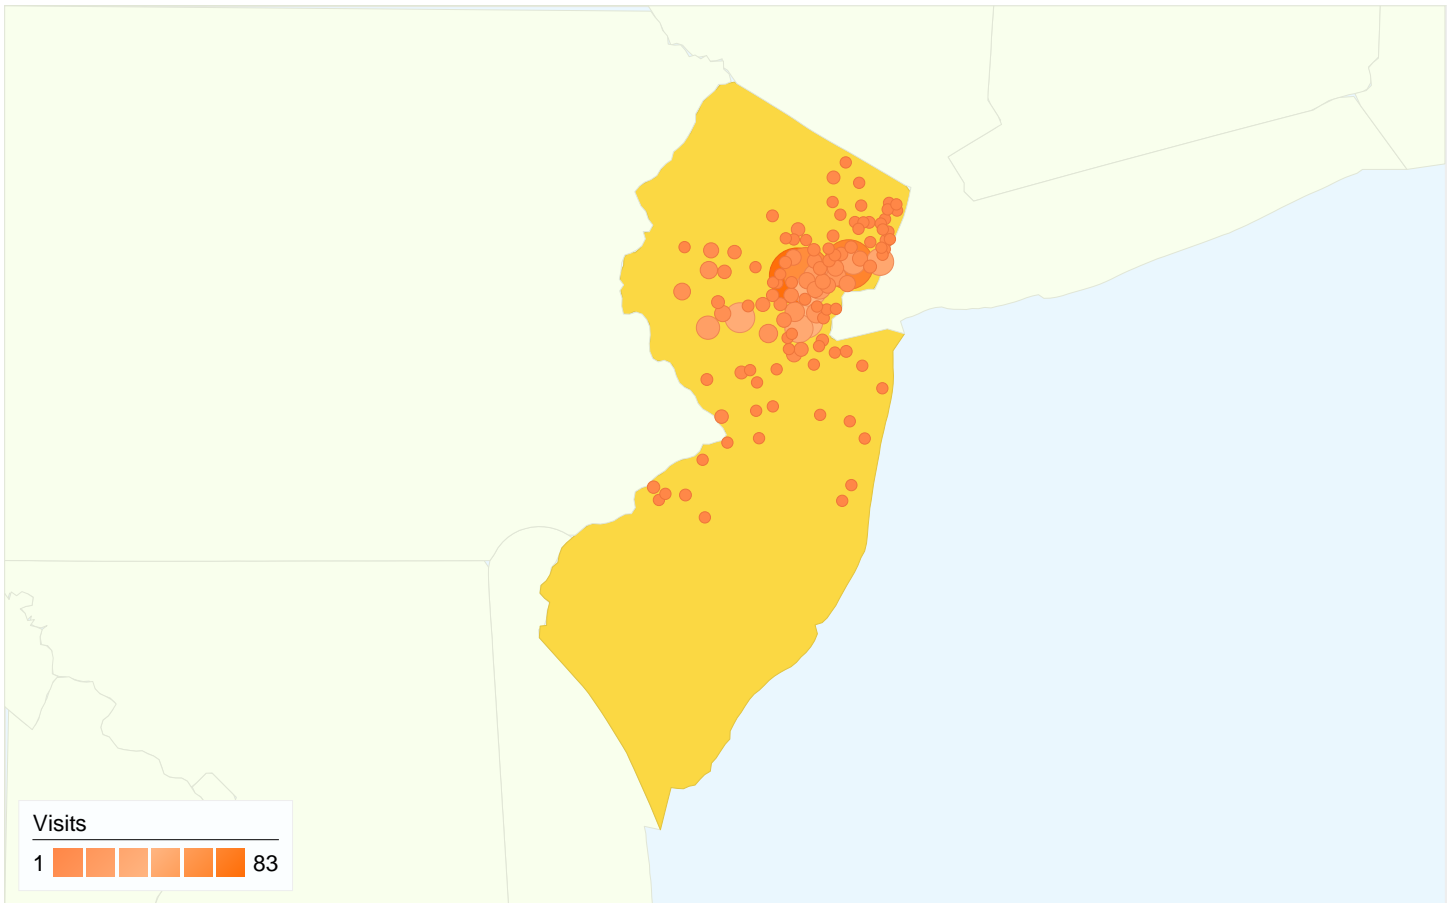

This state sent 886 visits via 122 cities

Site Usage

City	Visits	Pages/Visit	Avg. Time on Site	% New Visits	Bounce Rate
New Providence	83	4.05	00:07:26	18.07%	48.19%
Newark	71	3.96	00:05:01	84.51%	22.54%
Summit	66	3.64	00:03:05	21.21%	39.39%
Metuchen	41	4.39	00:03:03	43.90%	48.78%
Westfield	40	2.08	00:01:46	77.50%	62.50%
Somerville	35	3.17	00:01:13	5.71%	2.86%
Edison	32	2.97	00:04:47	71.88%	53.12%
Hoboken	30	1.80	00:01:55	36.67%	63.33%
Harrison	25	2.60	00:03:44	72.00%	52.00%
Union	24	3.04	00:01:23	70.83%	33.33%